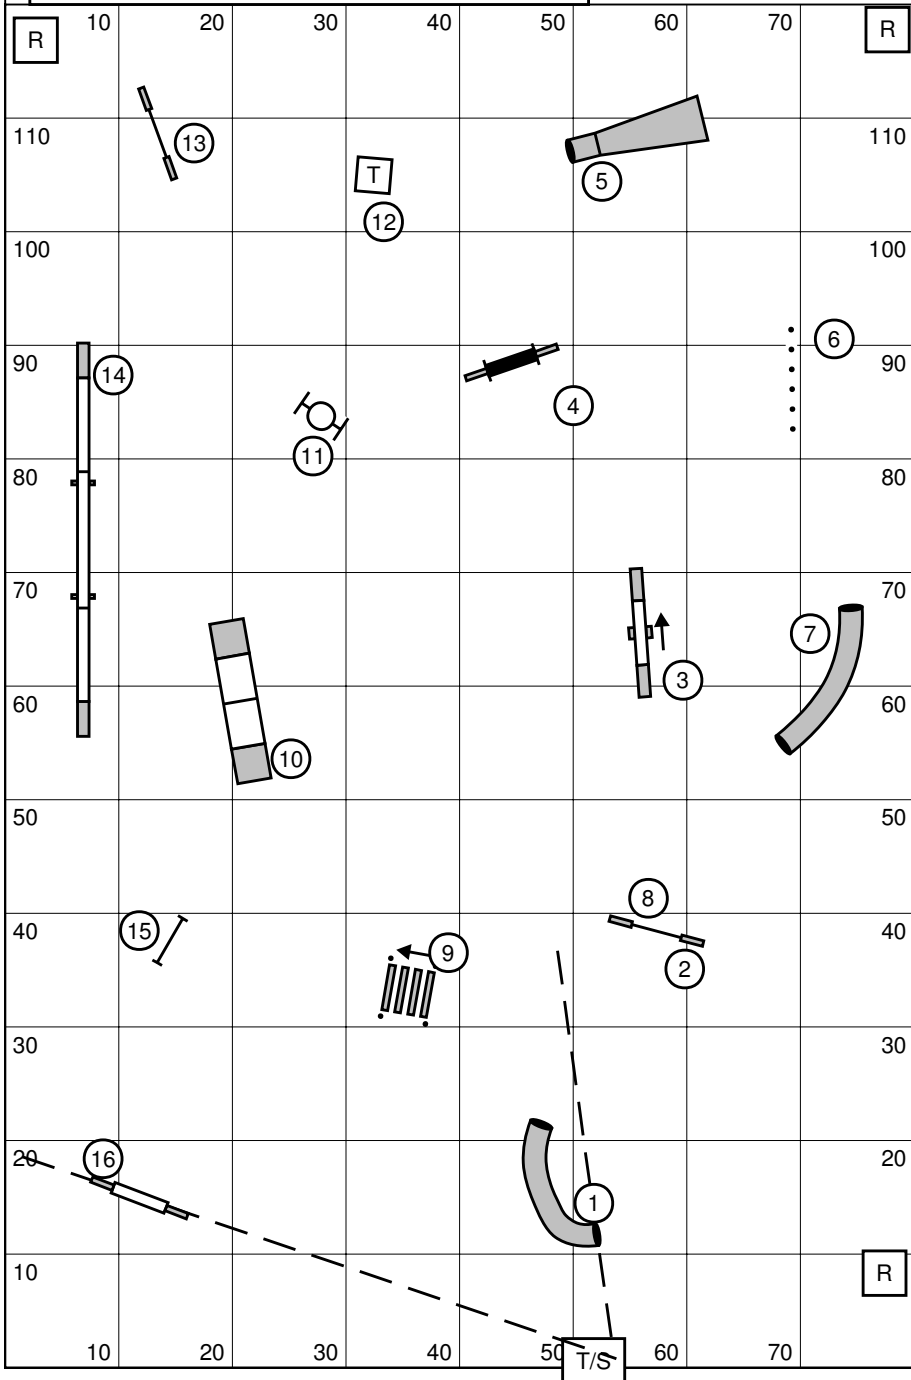

Golden Triangle Obedience Training Club 5/28/2007
 Nov A/B/P STD
 80x120, Indoors, Etiming
 Carol S. Mount

Golden Triangle Obedience Training Club 5/28/2007
 Nov A/B/P JWW
 80x120, Indoors, Etiming
 Carol S. Mount