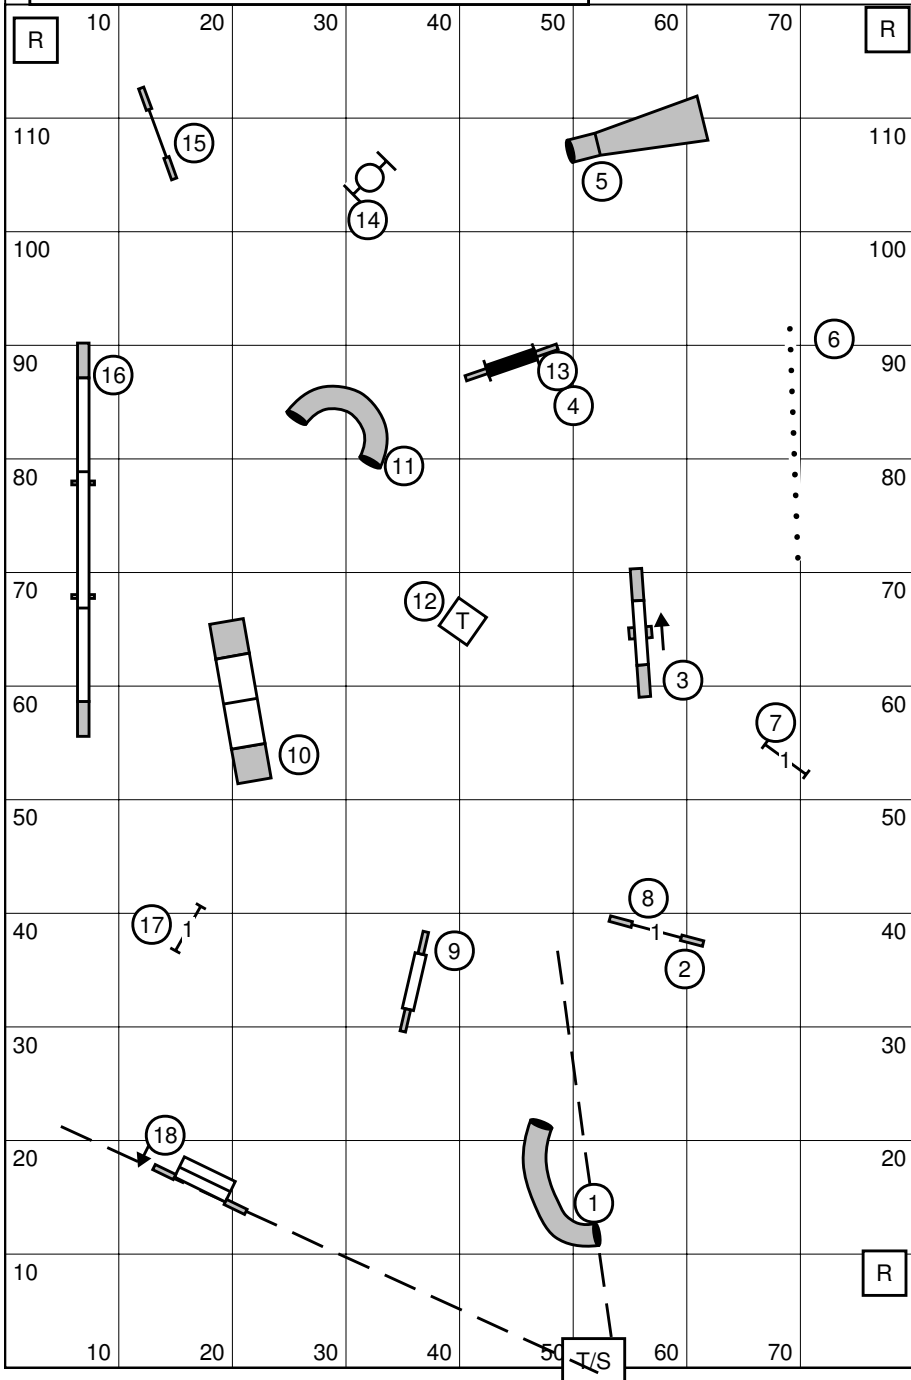

Golden Triangle Obedience Training Club 5/28/2007
 Open /P STD
 80x120, Indoors, Etiming
 Carol S. Mount

Golden Triangle Obedience Training Club 5/28/2007
 Open /P JWW
 80x120, Indoors, Etiming
 Carol S. Mount