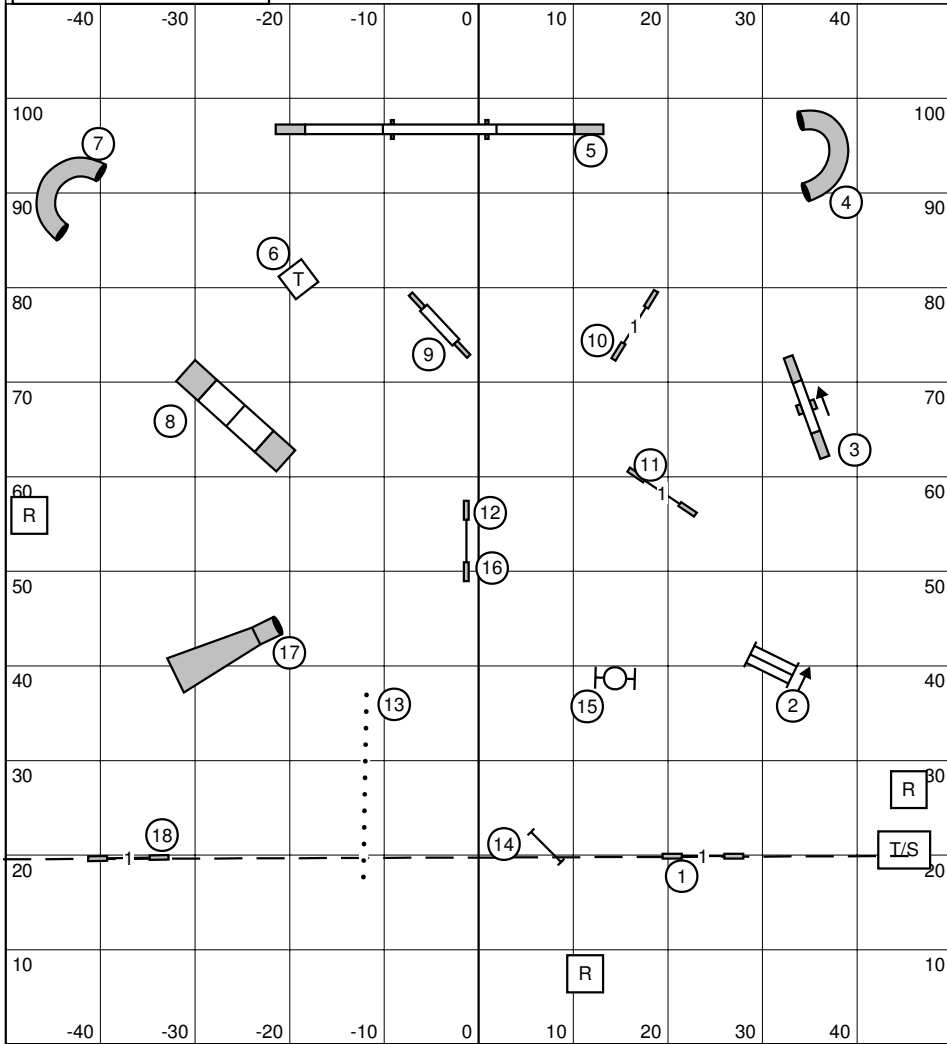

Skyline Agility Club
 Oct 20, 2007 Open /P STD
 100' x110', Grass, Outdoors
 Carol S. Mount

Skyline Agility Club
 Oct 20, 2007 Novice A/B/P STD
 100' x110', Grass, Outdoors
 Carol S. Mount