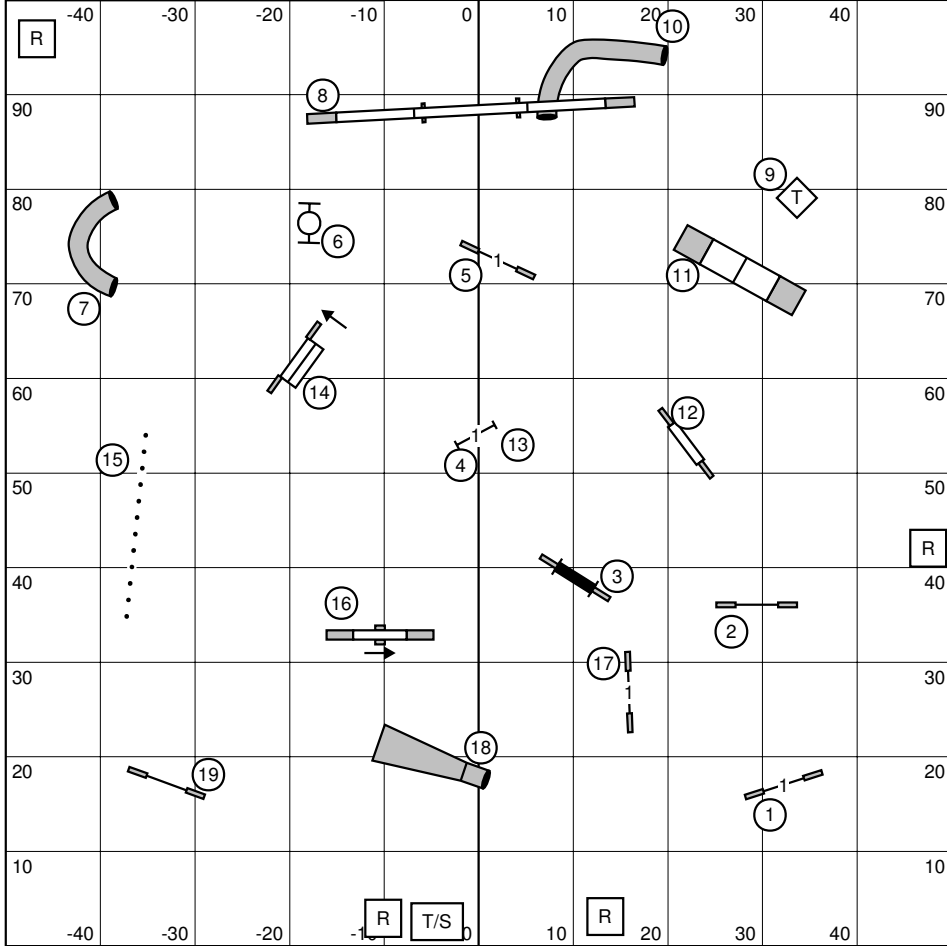

Gem City Agility Club  
 Excellent A/B/P STD, 90x100, dirt, etiming  
 Sat Feb 24, 2007  
 Judge: Carol Mount

Gem City Agility Club  
 Excellent A/B/P STD, 90x100, dirt, etiming  
 Sat Feb 24, 2007  
 Judge: Carol Mount