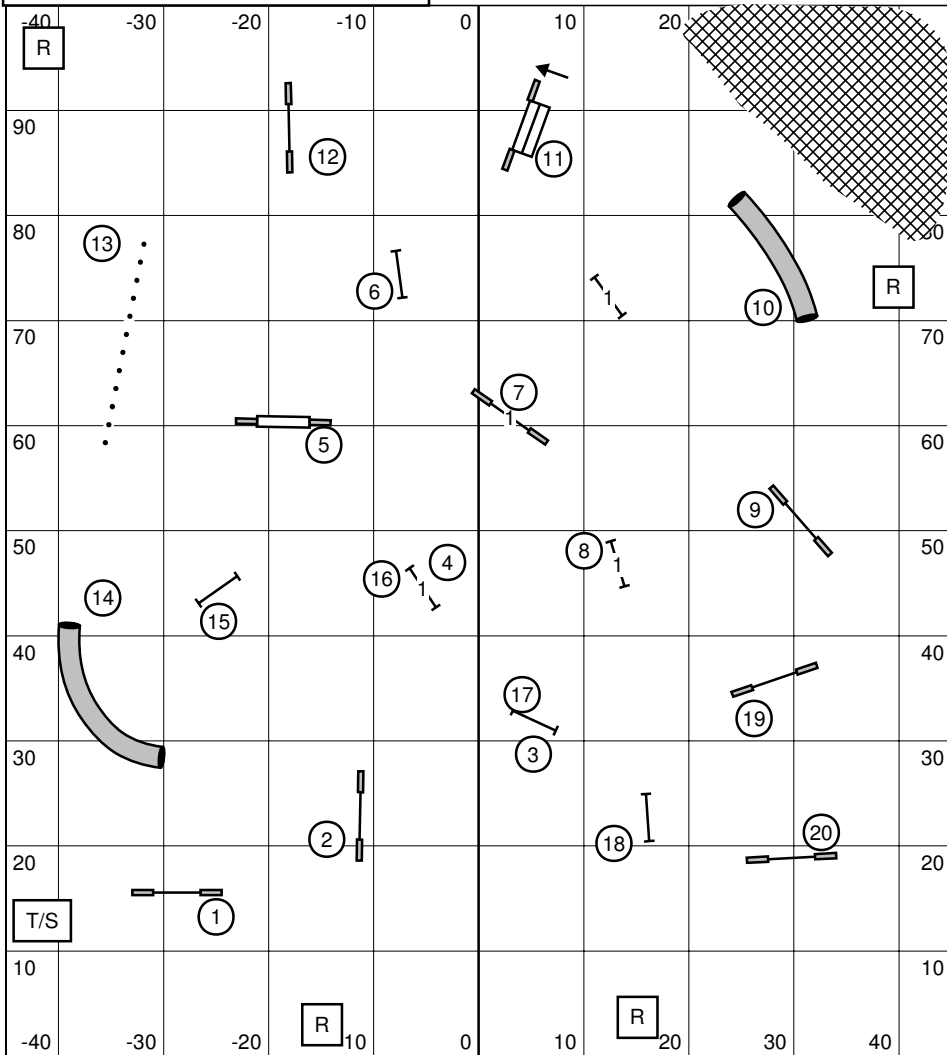

Gem City Agility Club
 Excellent A/B/P JWW, 90x100, dirt, etiming
 Sun Feb 25, 2006
 Judge: Carol Mount

Gem City Agility Club
 Excellent A/B/P JWW, 90x100, dirt, etiming
 Sun Feb 25, 2006
 Judge: Carol Mount